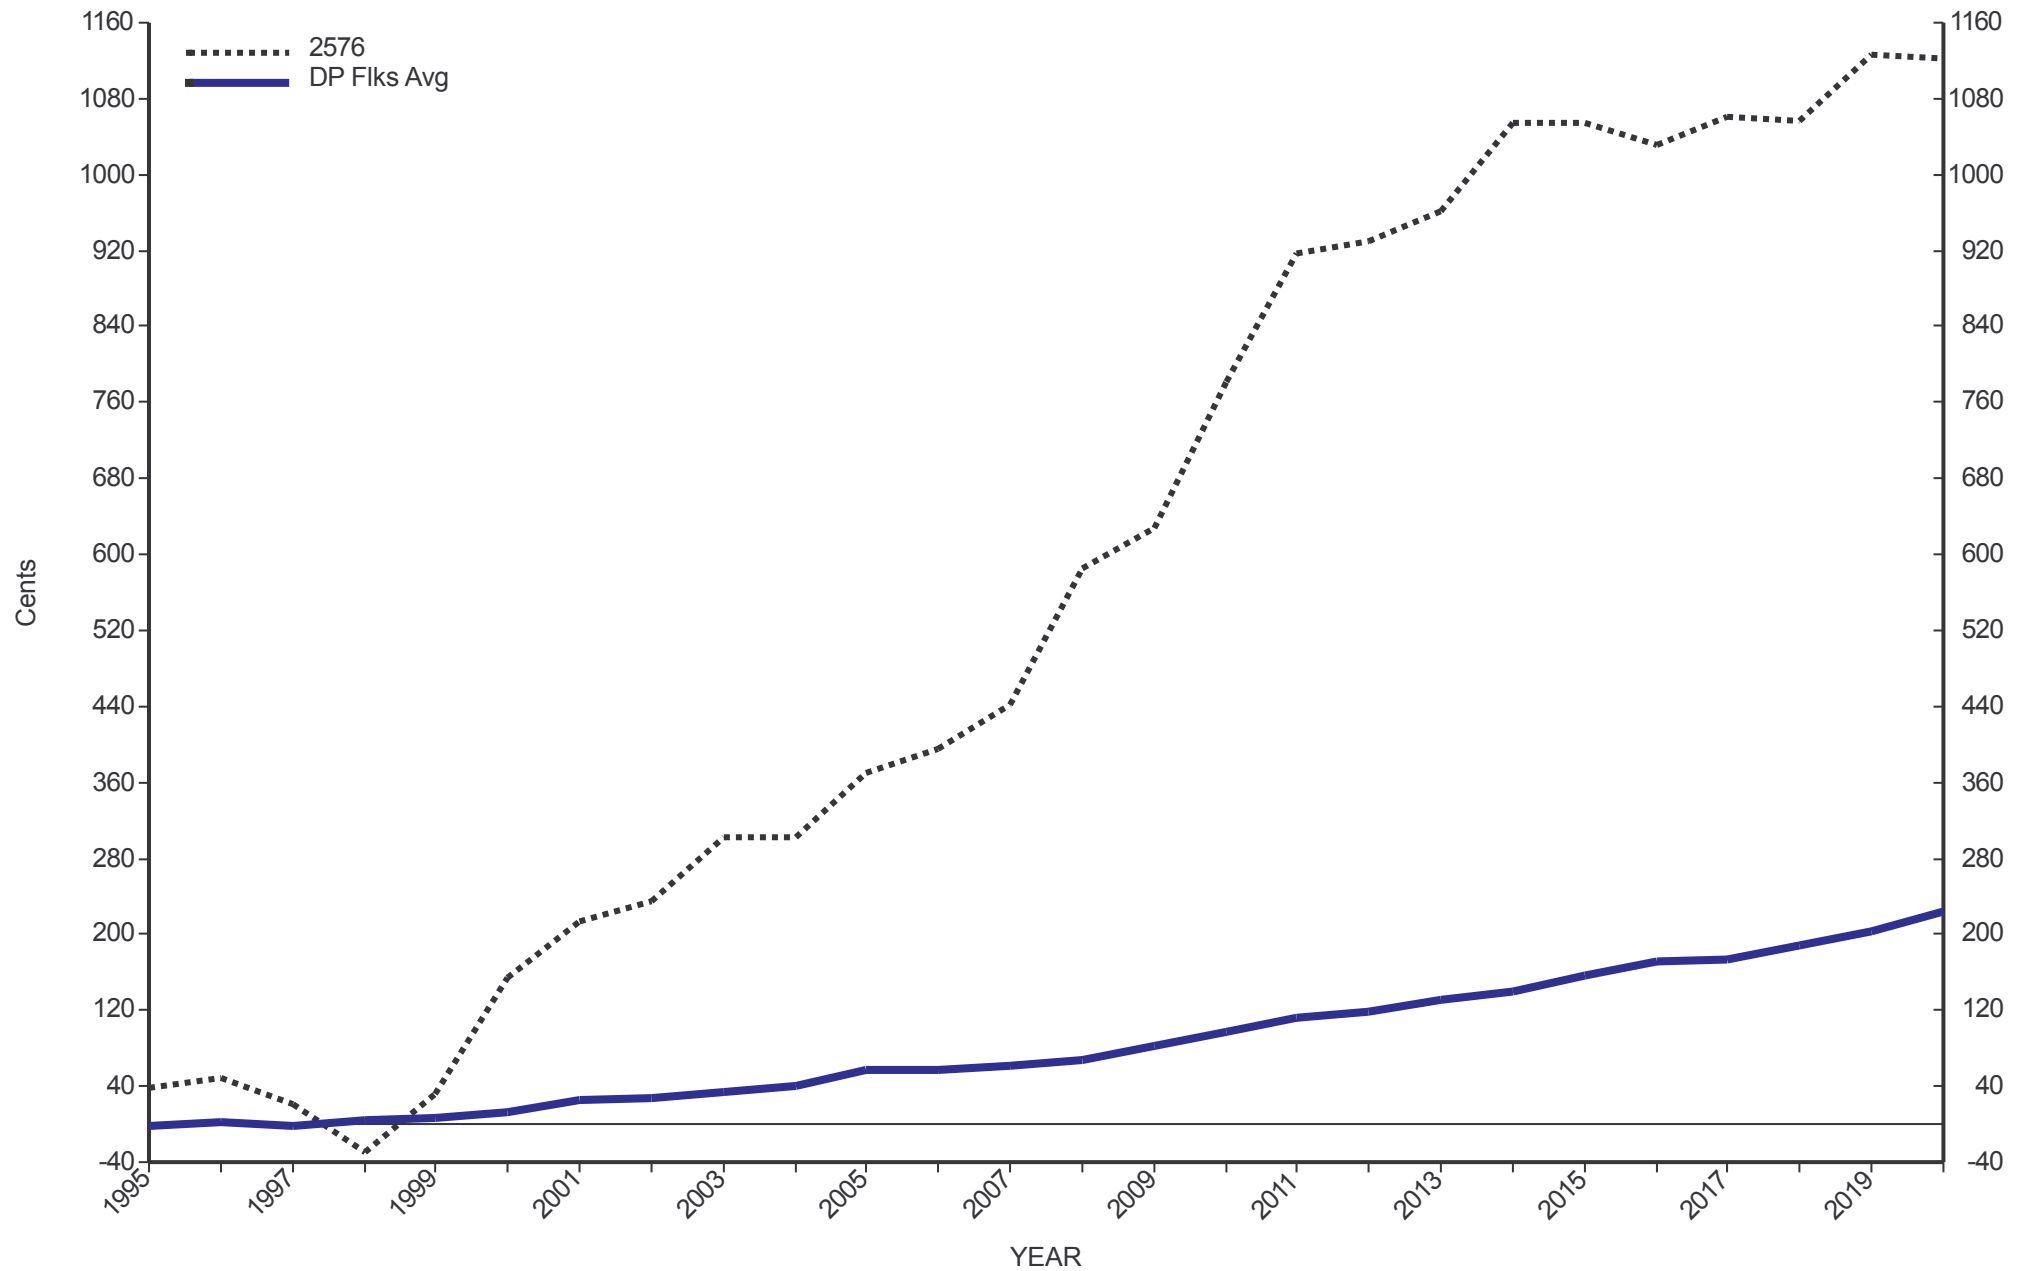

Genetic Trends

for Flock 2576

GE Analysis #38697 22/10/2021

Analysis Flocks: 1,2,7,8 + 1340 others

Genetic Trends

for Flock 2576

GE Analysis #38697 22/10/2021

Analysis Flocks: 1,2,7,8 + 1340 others

SIL Dual Purpose Lamb Growth

SIL Dual Purpose Meat Yield

Genetic Trends

for Flock 2576

GE Analysis #38697 22/10/2021 Analysis Flocks: 1,2,7,8 + 1340 others

SIL Dual Purpose Wool