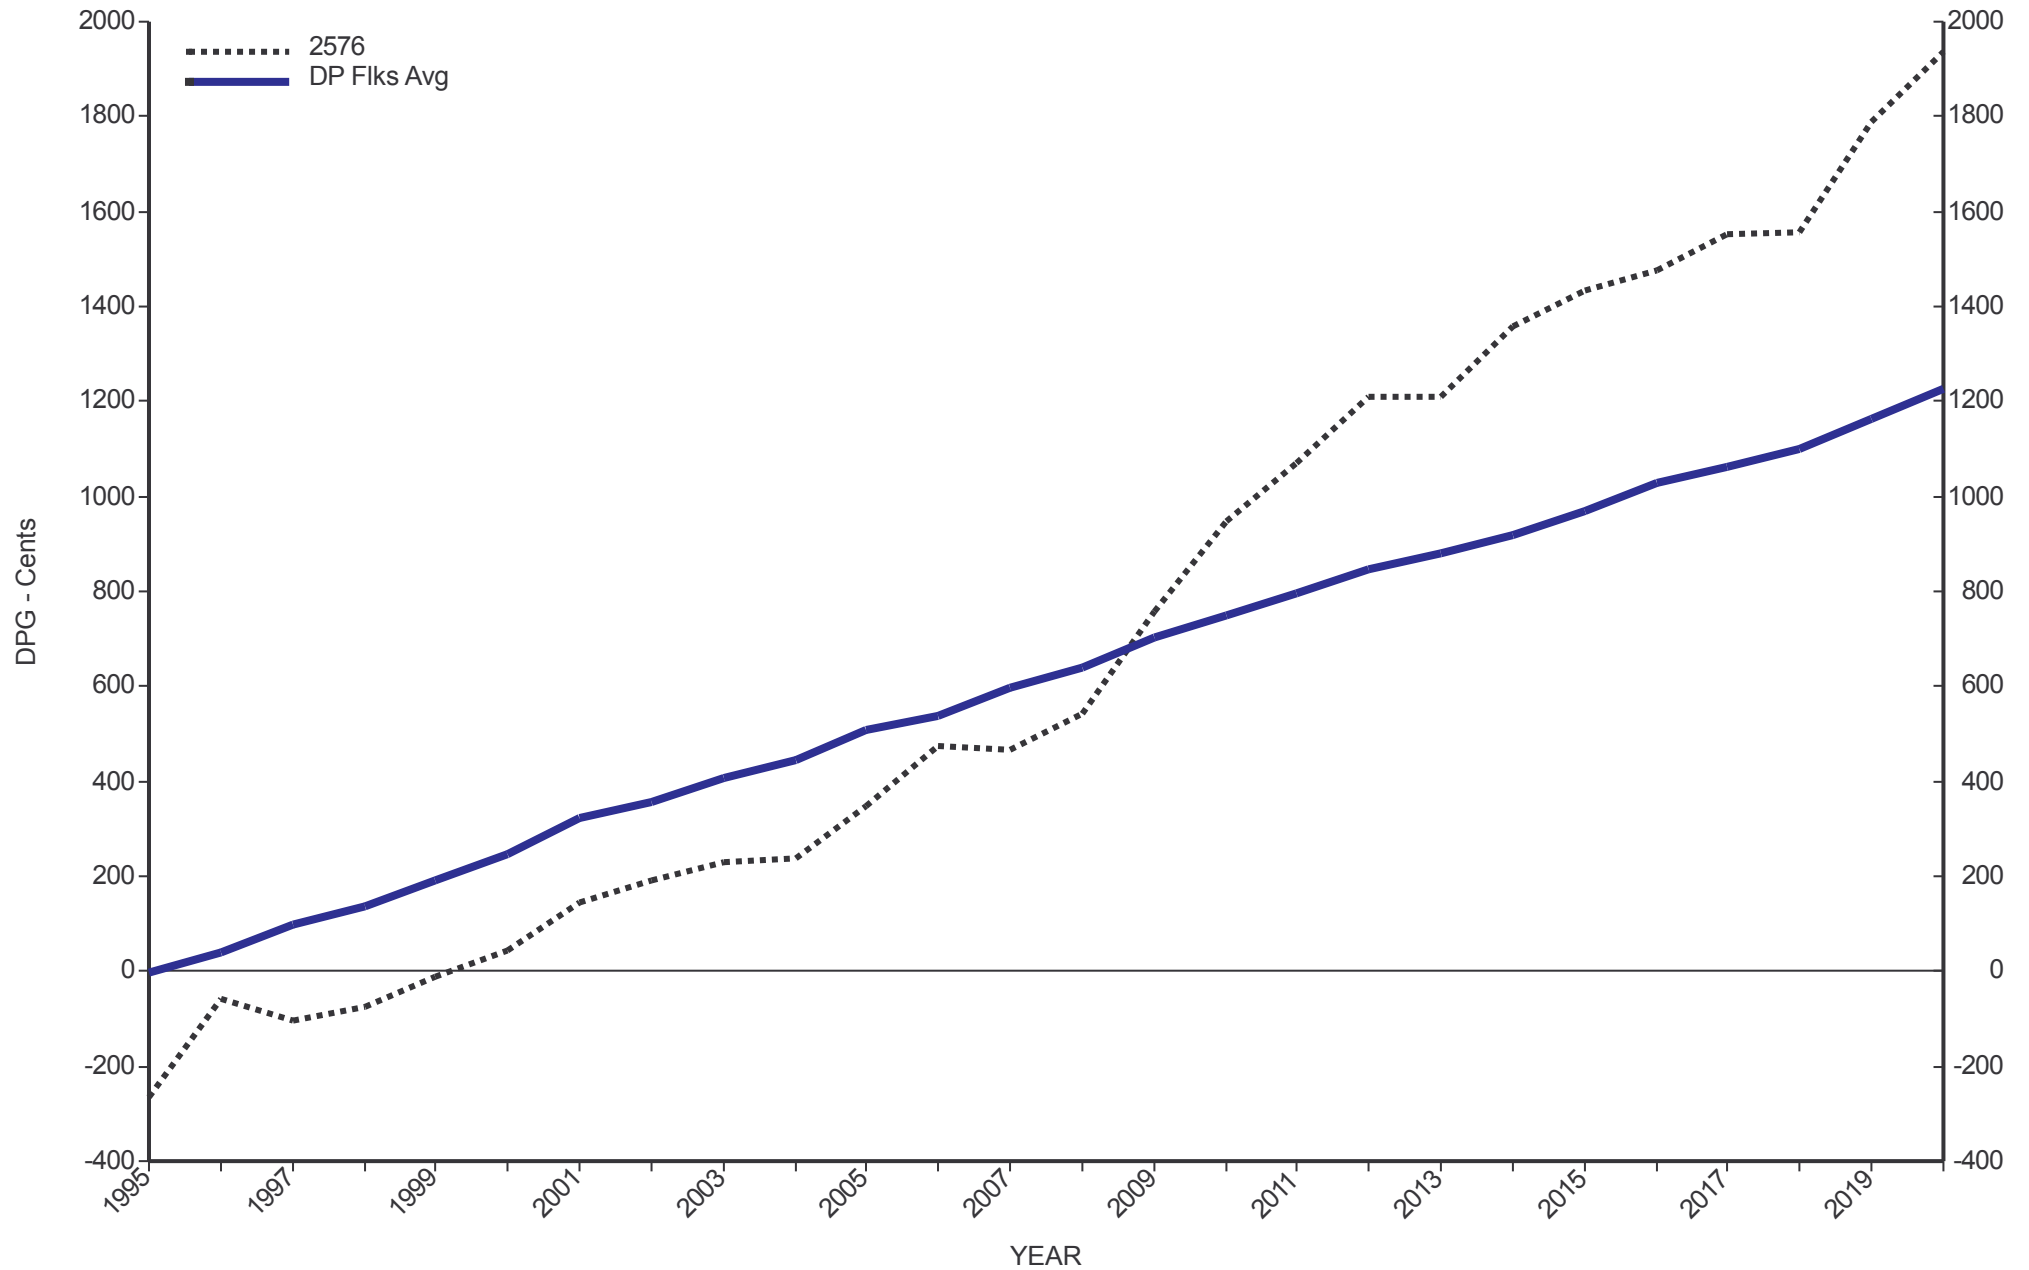

Genetic Trends

for Flock 2576

GE Analysis #38697 22/10/2021

Analysis Flocks: 1,2,7,8 + 1340 others

Genetic Trends

for Flock 2576

GE Analysis #38697 22/10/2021

Analysis Flocks: 1,2,7,8 + 1340 others

SIL Dual Purpose Lamb Growth

SIL Dual Purpose Meat Yield

Genetic Trends

for Flock 2576

GE Analysis #38697 22/10/2021 Analysis Flocks: 1,2,7,8 + 1340 others

SIL Dual Purpose Wool