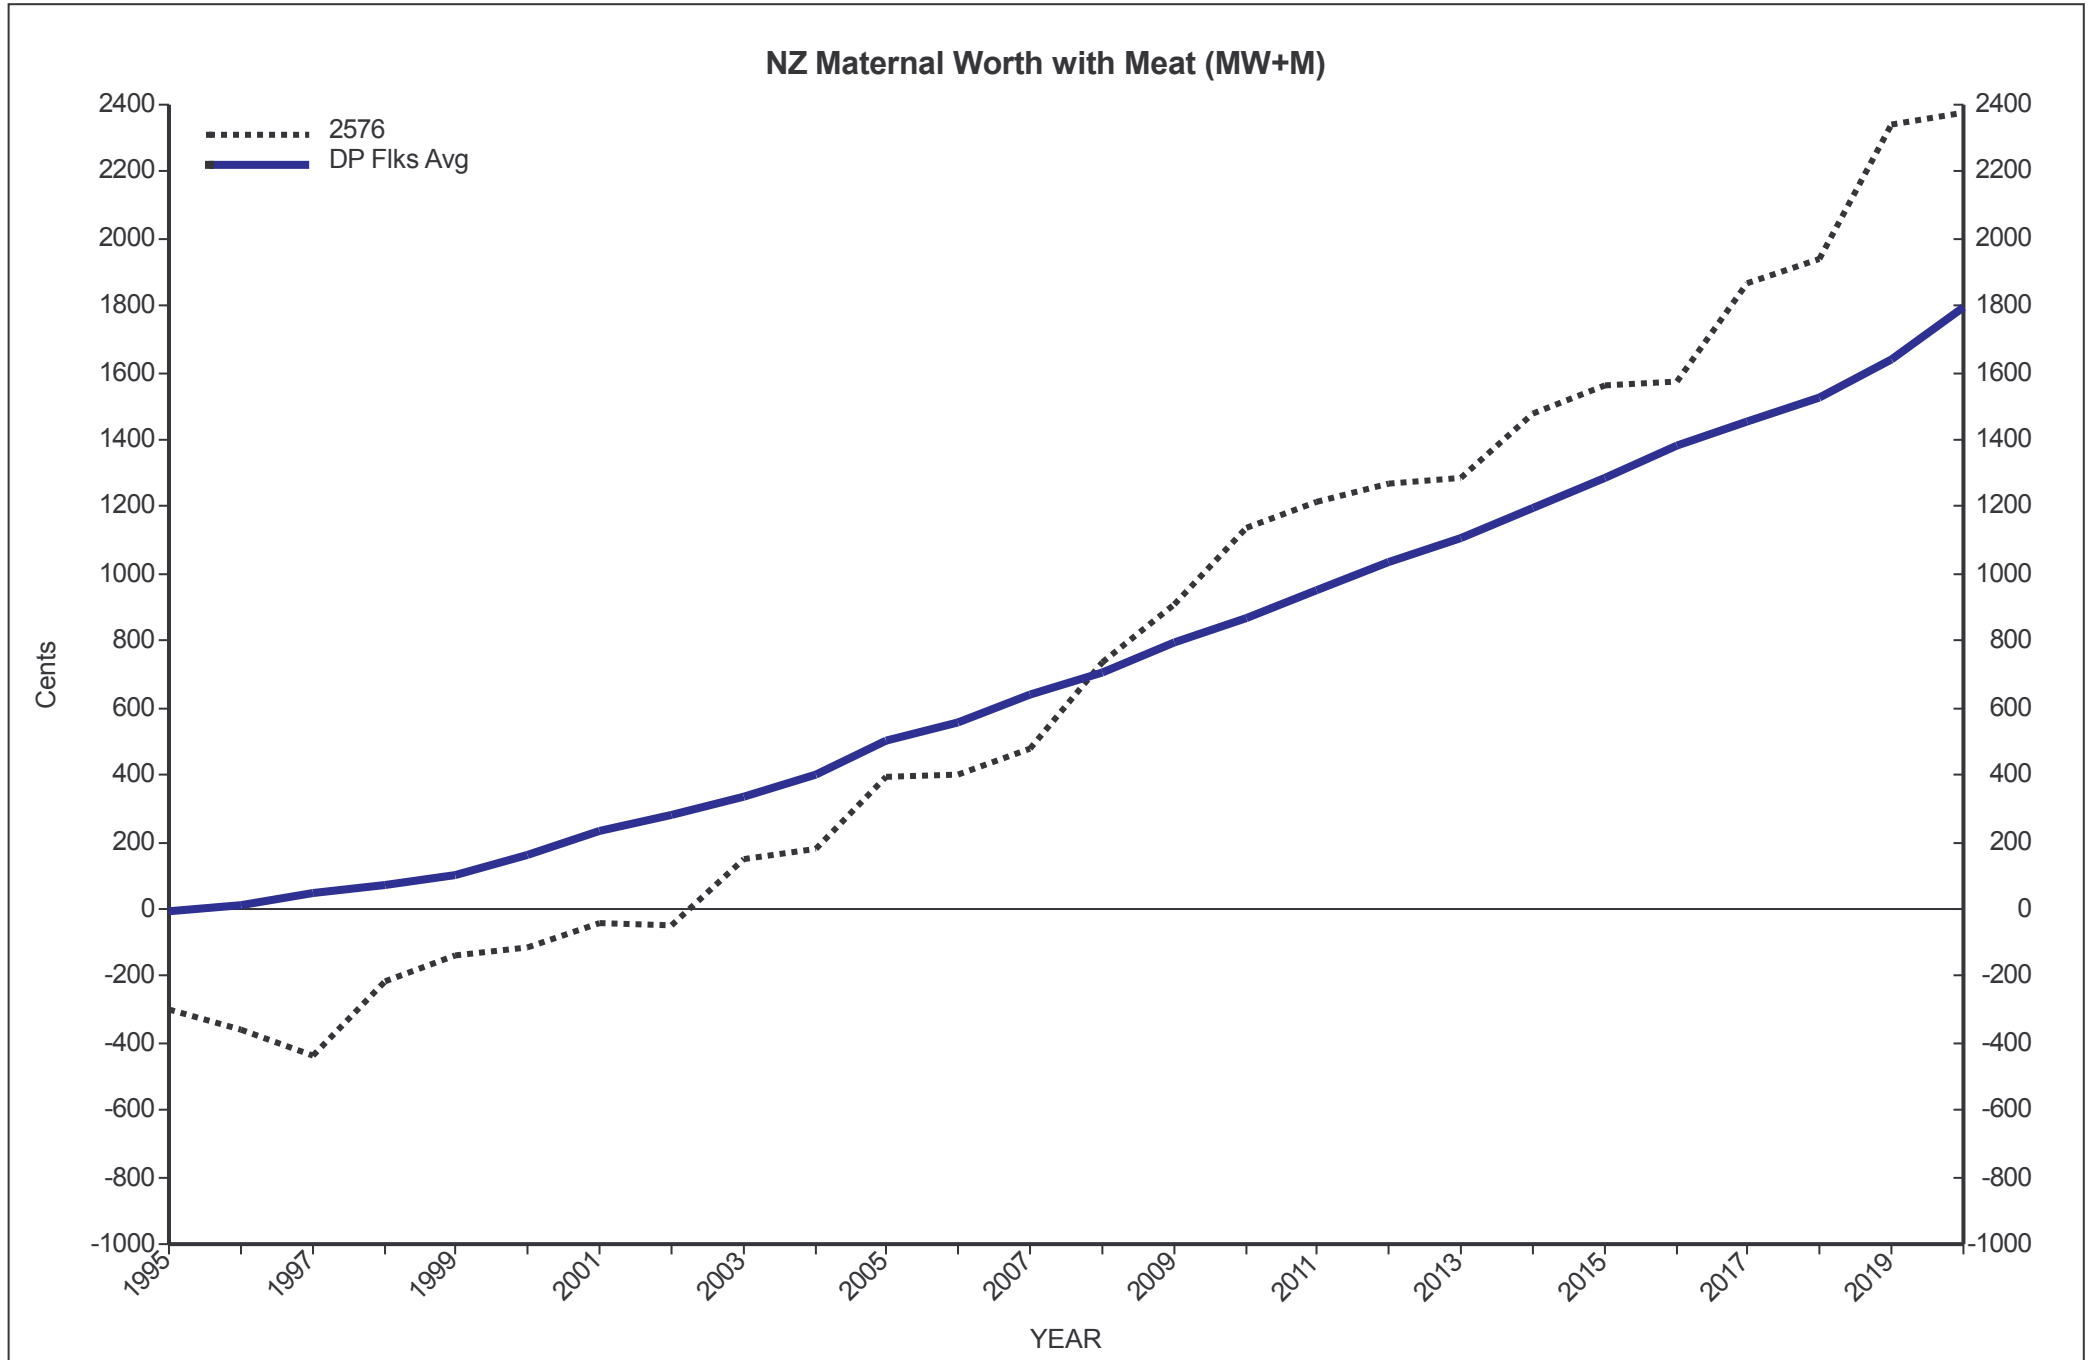

Genetic Trends

for Flock 2576

GE Analysis #38697 22/10/2021

Analysis Flocks: 1,2,7,8 + 1340 others

Genetic Trends

for Flock 2576

GE Analysis #38697 22/10/2021

Analysis Flocks: 1,2,7,8 + 1340 others

SIL Dual Purpose Lamb Growth

SIL Dual Purpose Meat Yield

Genetic Trends

for Flock 2576

GE Analysis #38697 22/10/2021 Analysis Flocks: 1,2,7,8 + 1340 others

SIL Dual Purpose Wool