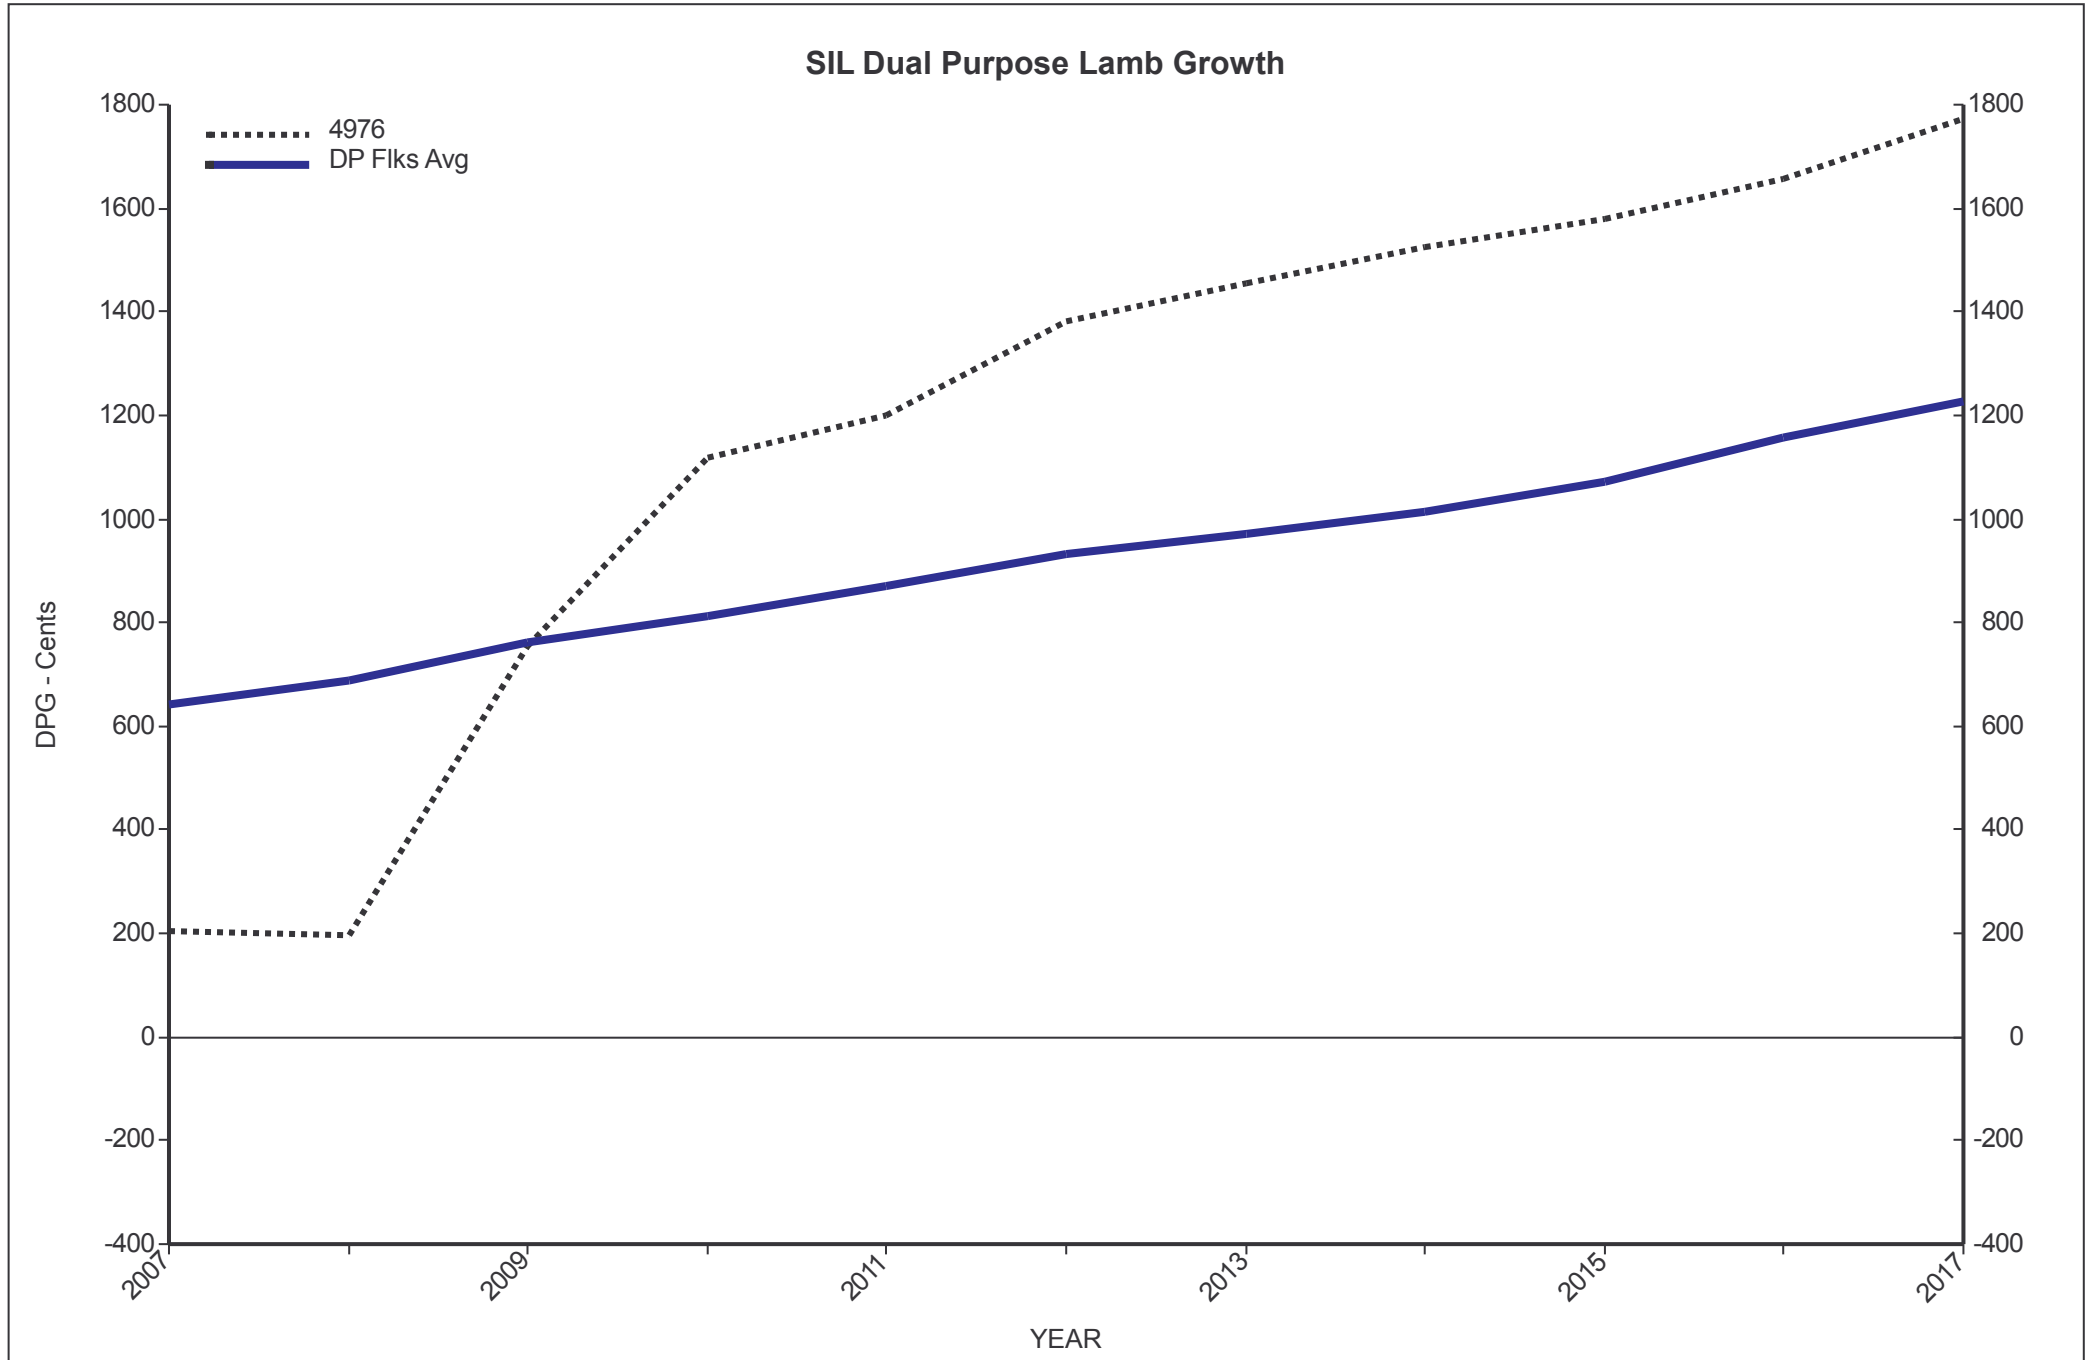

Genetic Trends

for Flock 4976

GE Analysis #35758 22/7/2018

Analysis Flocks: 1,2,7,8 + 1194 others

Genetic Trends

for Flock 4976

GE Analysis #35758 22/7/2018

Analysis Flocks: 1,2,7,8 + 1194 others

SIL Dual Purpose Meat Yield