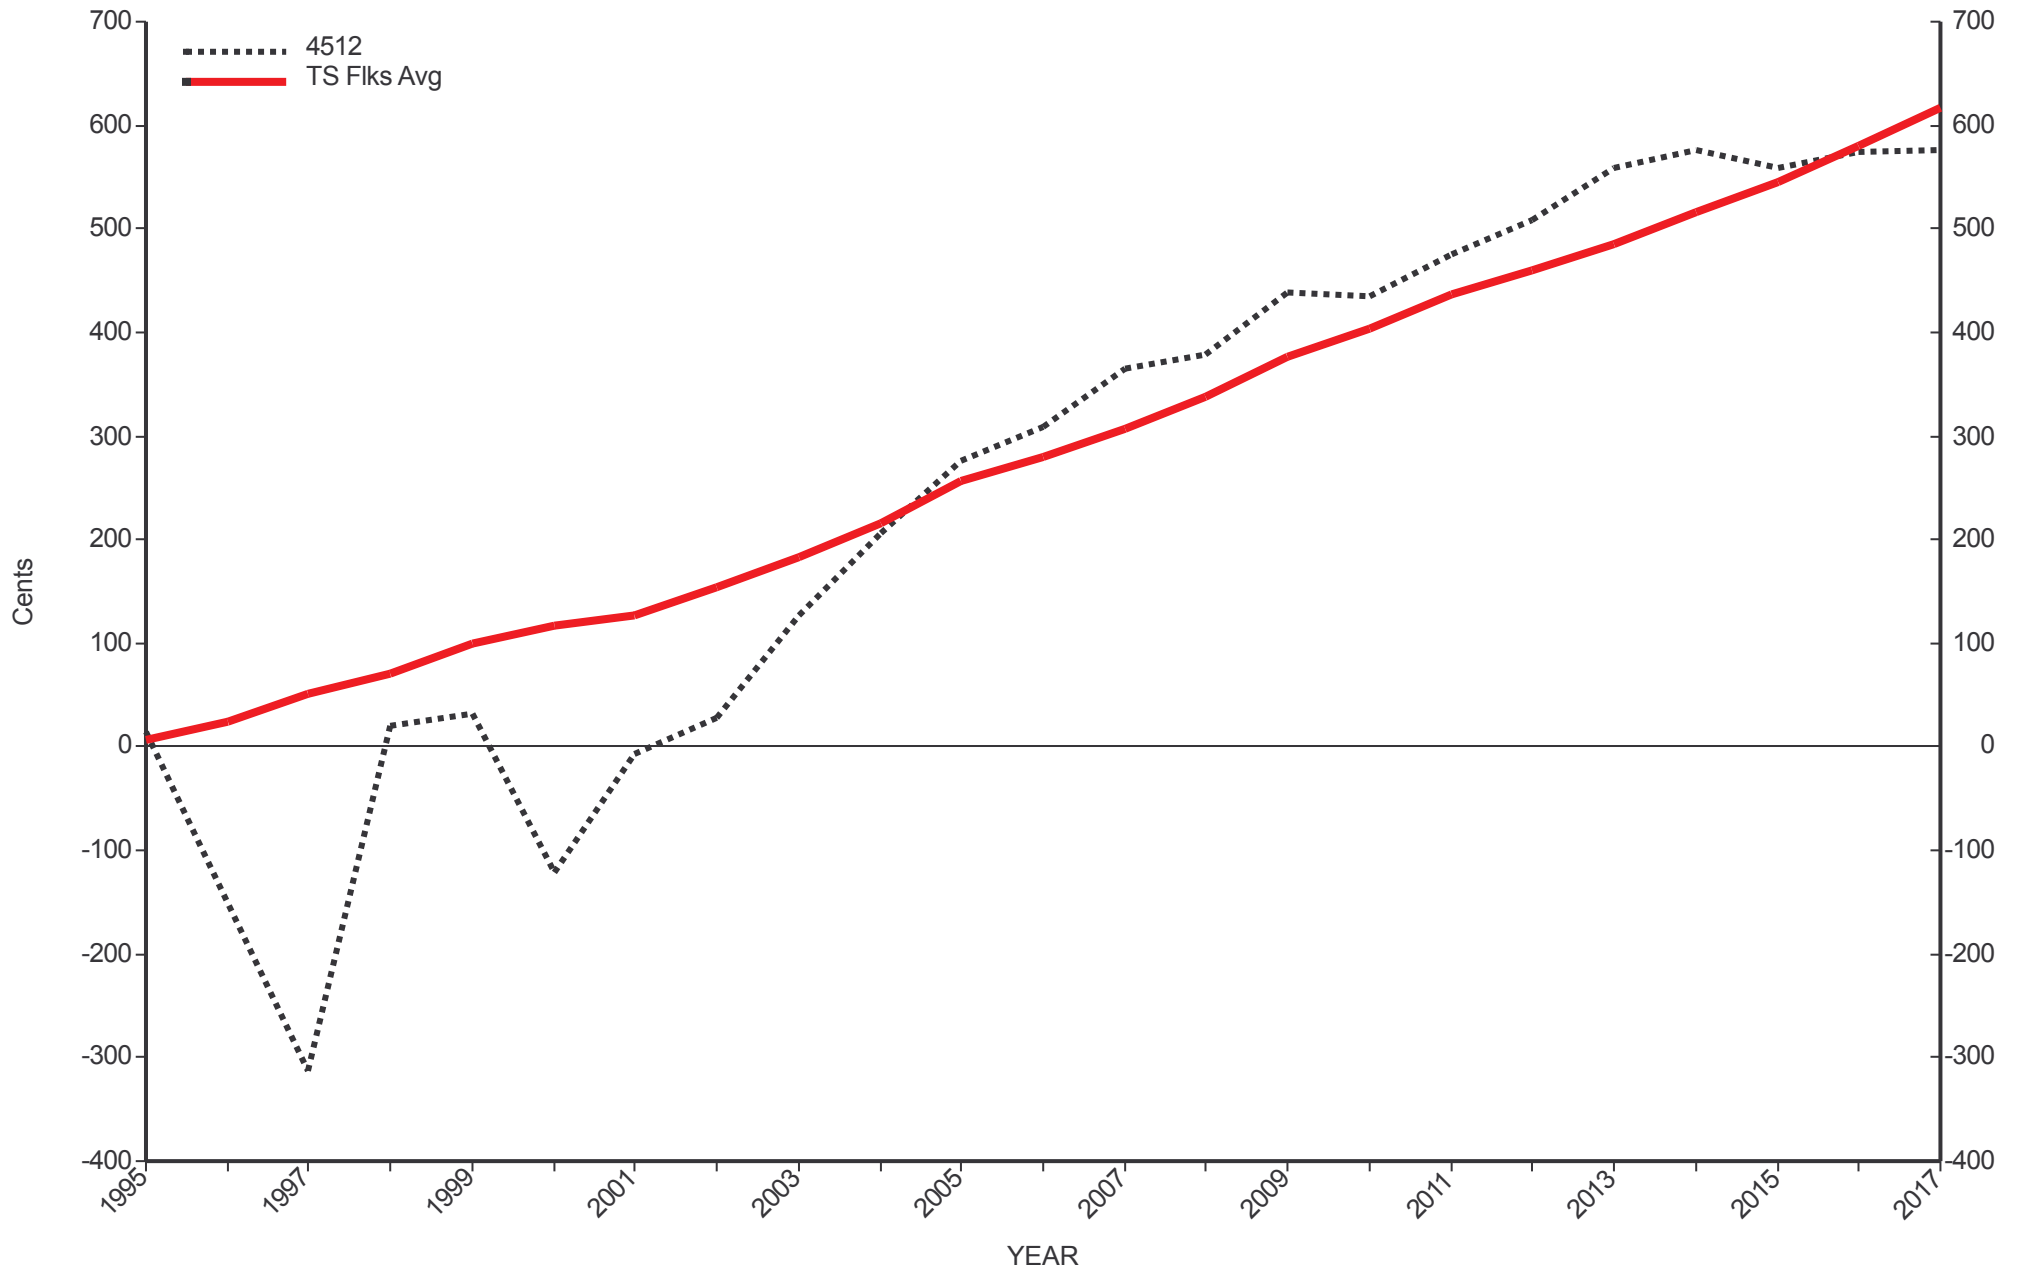

# Genetic Trends

for Flock 4512

GE Analysis #35758 22/7/2018

Analysis Flocks: 1,2,7,8 + 1194 others

## SIL Terminal Sire Lamb Growth